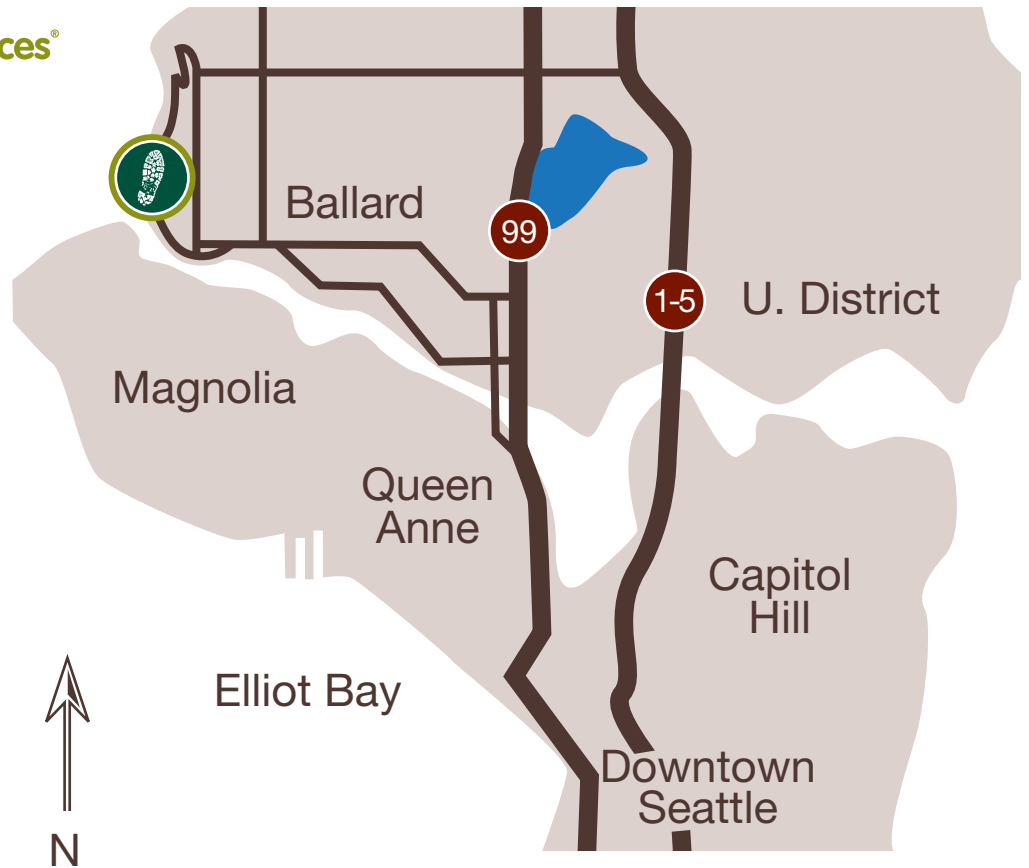

Ad Ventures

Take Your Business Places®

Ad Ventures Design & Marketing

6042 Seaview Ave NW, Suite 102
Seattle, WA 98107

206.282.1719

Ventures@AdVenturesDesign.com

Directions

- Located in the Ballard / Shilshole neighborhood of Seattle
- Go west through Ballard on Market Street, past the Locks.
- Market Street turns into Seaview Avenue.
- Once you see the water, you're close.
- We're just a short distance around the corner, directly across the street from Ray's Boathouse.

www.AdVenturesDesign.com